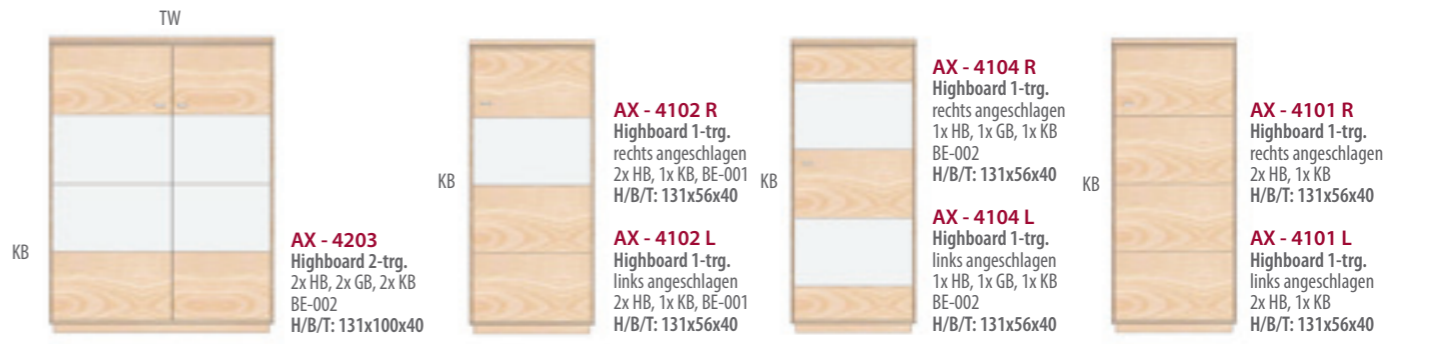

AX - 4203
Highboard 2-trg.
2x HB, 2x GB, 2x KB
BE-002
H/B/T: 131x100x40

AX - 4102 R
Highboard 1-trg.
rechts angeschlagen
2x HB, 1x KB, BE-001
H/B/T: 131x56x40

AX - 4102 L
Highboard 1-trg.
links angeschlagen
2x HB, 1x KB, BE-001
H/B/T: 131x56x40

AX - 4104 R
Highboard 1-trg.
rechts angeschlagen
1x HB, 1x GB, 1x KB
BE-002
H/B/T: 131x56x40

AX - 4104 L
Highboard 1-trg.
links angeschlagen
1x HB, 1x GB, 1x KB
BE-002
H/B/T: 131x56x40

AX - 4101 R
Highboard 1-trg.
rechts angeschlagen
2x HB, 1x KB
H/B/T: 131x56x40

AX - 4101 L
Highboard 1-trg.
links angeschlagen
2x HB, 1x KB
H/B/T: 131x56x40