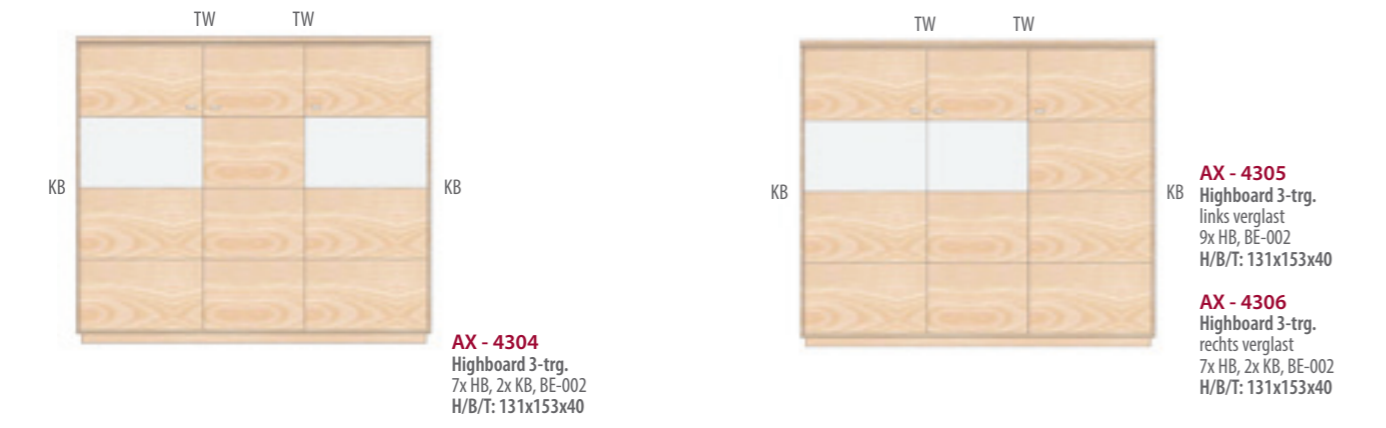

AX - 4302
Highboard 3-trg.
5x HB, 2x GB, 2x KB, BE-002
H/B/T: 131x153x40

AX - 4303
Highboard 3-trg.
7x HB, 2x KB, BE-003
H/B/T: 131x153x40

AX - 4304
Highboard 3-trg.
7x HB, 2x KB, BE-002
H/B/T: 131x153x40

AX - 4305
Highboard 3-trg.
links verglast
9x HB, BE-002
H/B/T: 131x153x40

AX - 4306
Highboard 3-trg.
rechts verglast
7x HB, 2x KB, BE-002
H/B/T: 131x153x40